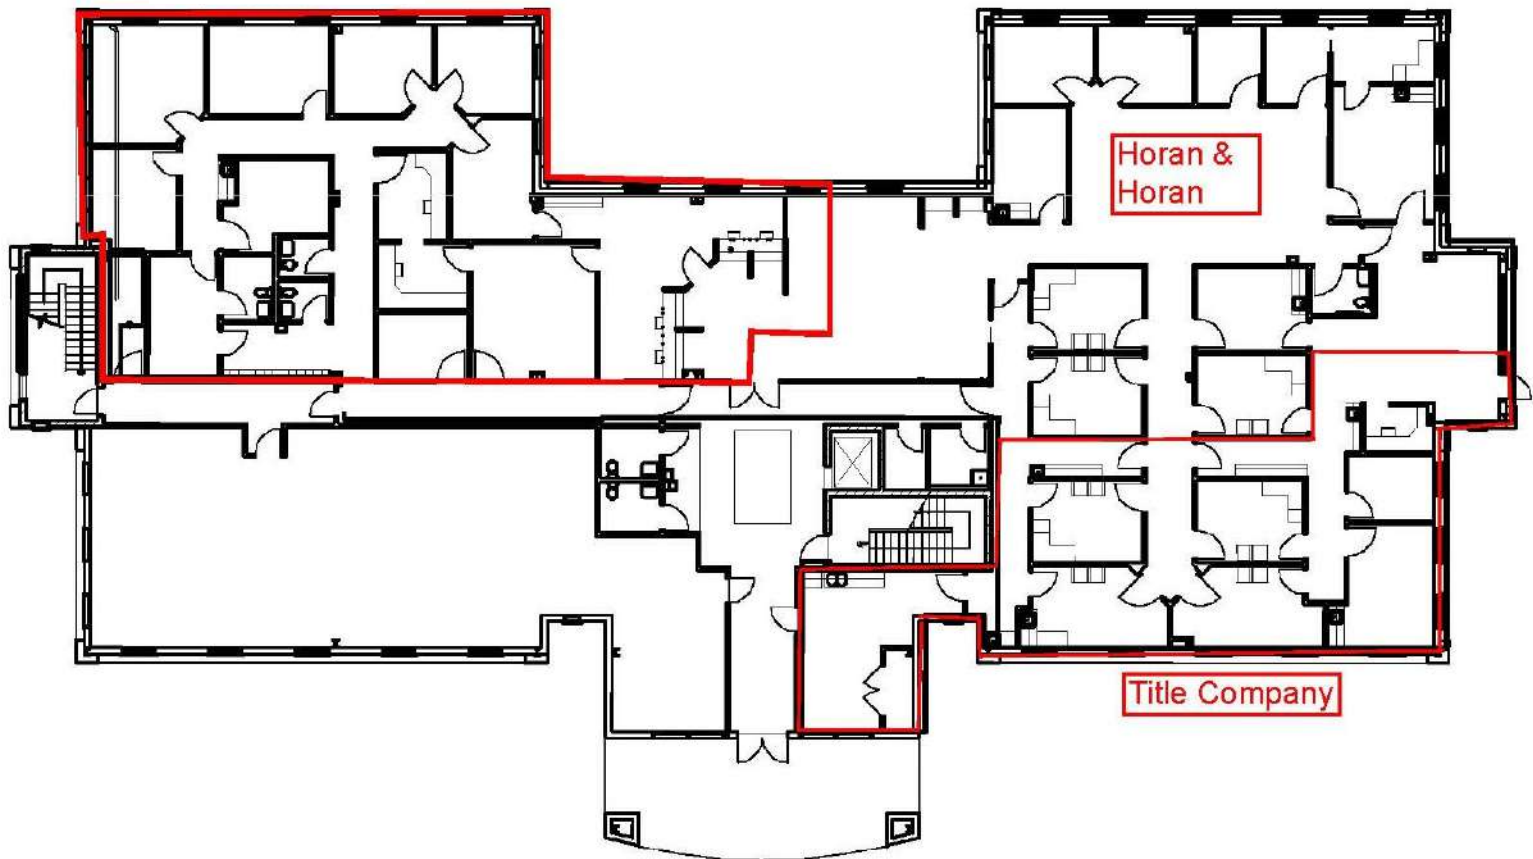

6805 Dublin Muirfield Drive
Dublin, OH 43016

For Sale

Amy E. Osborn
614.378.8898
aosborn@AlterraRE.com

Alterra Real Estate
614.365.9000
www.AlterraRE.com