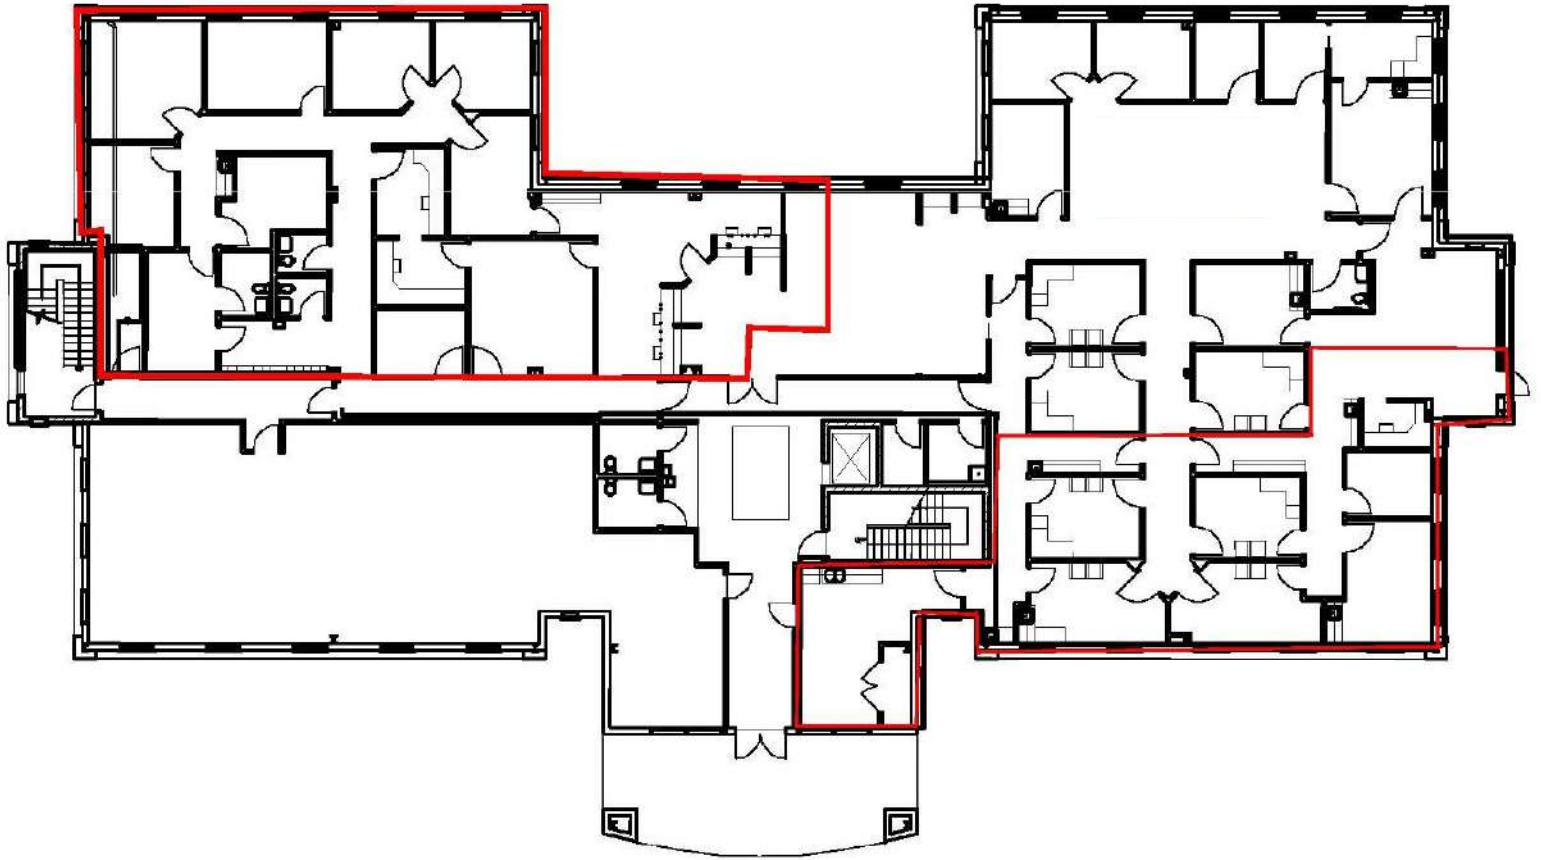

6805 Dublin Muirfield Drive
Dublin, OH 43016

For Sale

Available 3,745 SF

Amy E. Osborn
614.378.8898
aosborn@AlterraRE.com

Alterra Real Estate
614.365.9000
www.AltterraRE.com