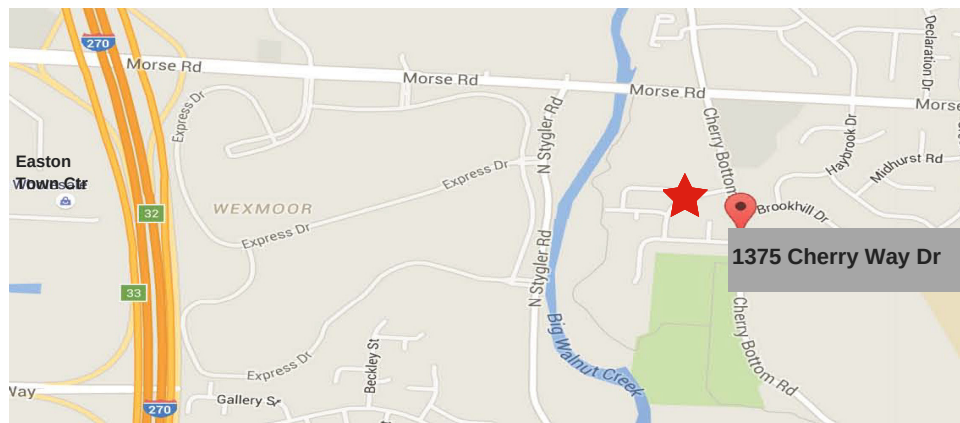

1375 Cherry Way Drive
Gahanna, OH 43230

For Sale/For Lease

MEDICAL, DENTAL & GENERAL OFFICE SPACE

Available Space for Lease:

Suite 110 - 1,900 SF In Suite Restrooms
2nd floor suites - 996 SF to 6,739 SF
BUILT OUT DENTAL SUITES AVAILABLE

Lease Rate: \$13.95 - \$16.95 PSF Net
Operating Exp est \$9.50 PSF

Sales Price: \$2,595,000

Building Size: 13,680 SF

- Great medical or office property located between Gahanna and New Albany with close proximity to Easton Town Center and I-270
- Quick access off of Morse Road (0.6 miles)
- Well maintained, professionally managed property
- Ample parking at front of building
- Campus type setting
- Monument signage available
- Tenant improvements & flexible lease terms available