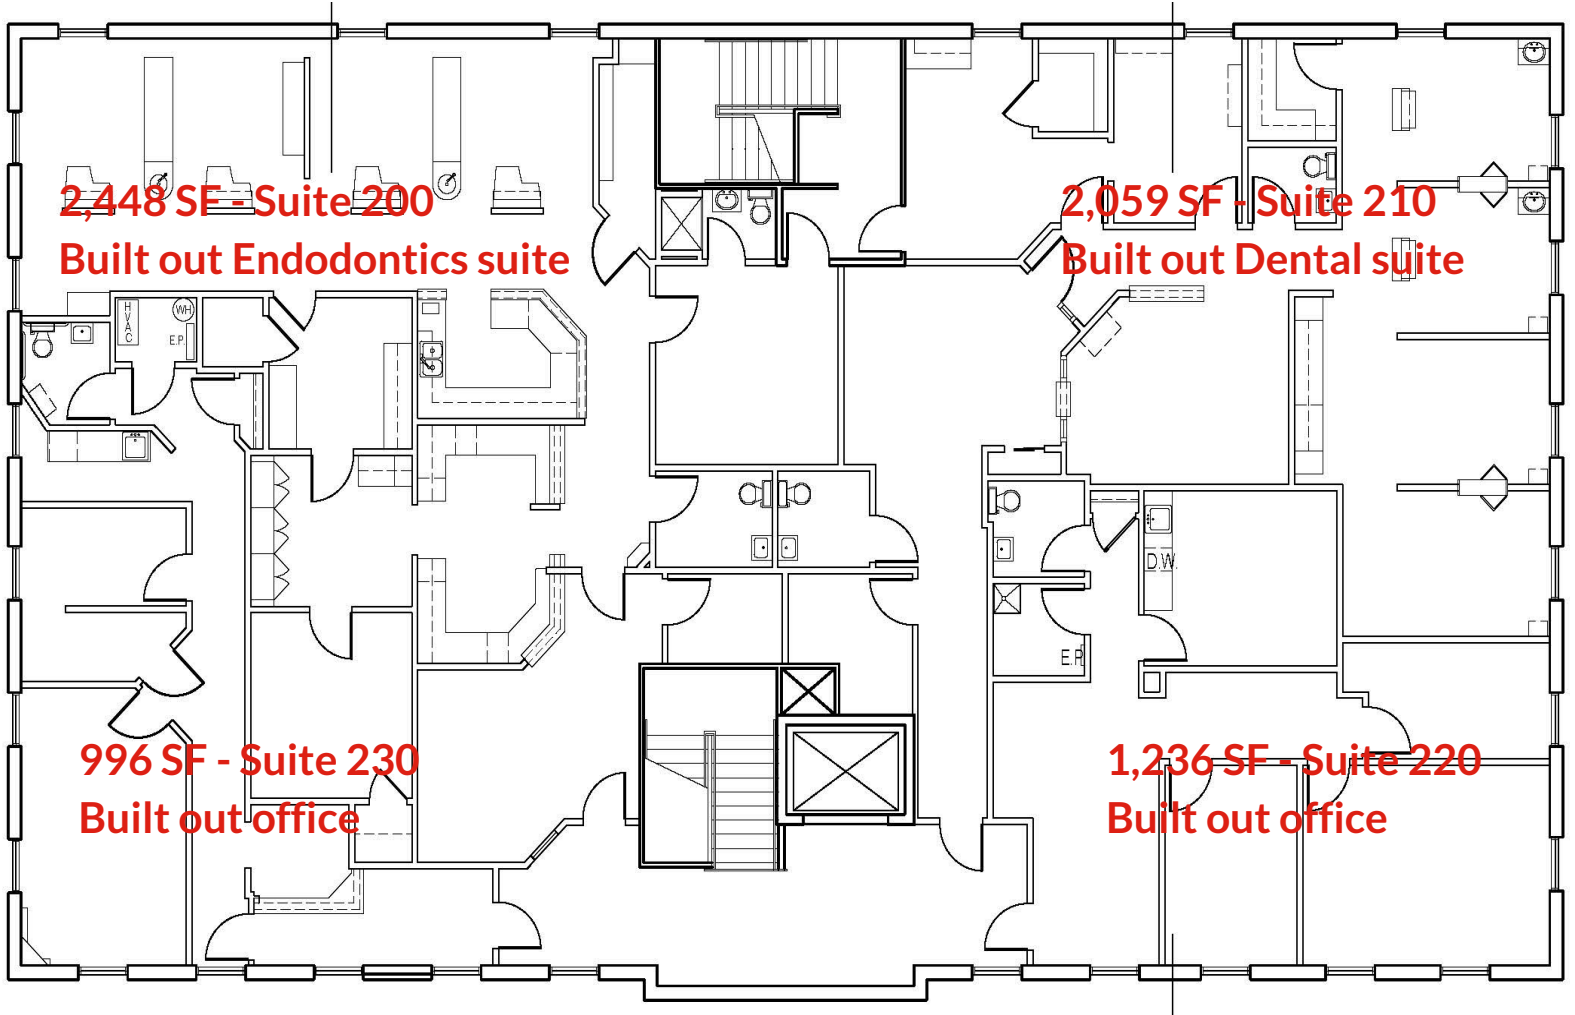

1375 Cherry Way Drive
Gahanna, OH 43230

For Sale/For Lease

2nd Floor - full floor 6,739 SF available

Jackson Pulliam
614.285.7234
jpulliam@AlterraRE.com

Alterra Real Estate
614.365.9000
www.AltterraRE.com