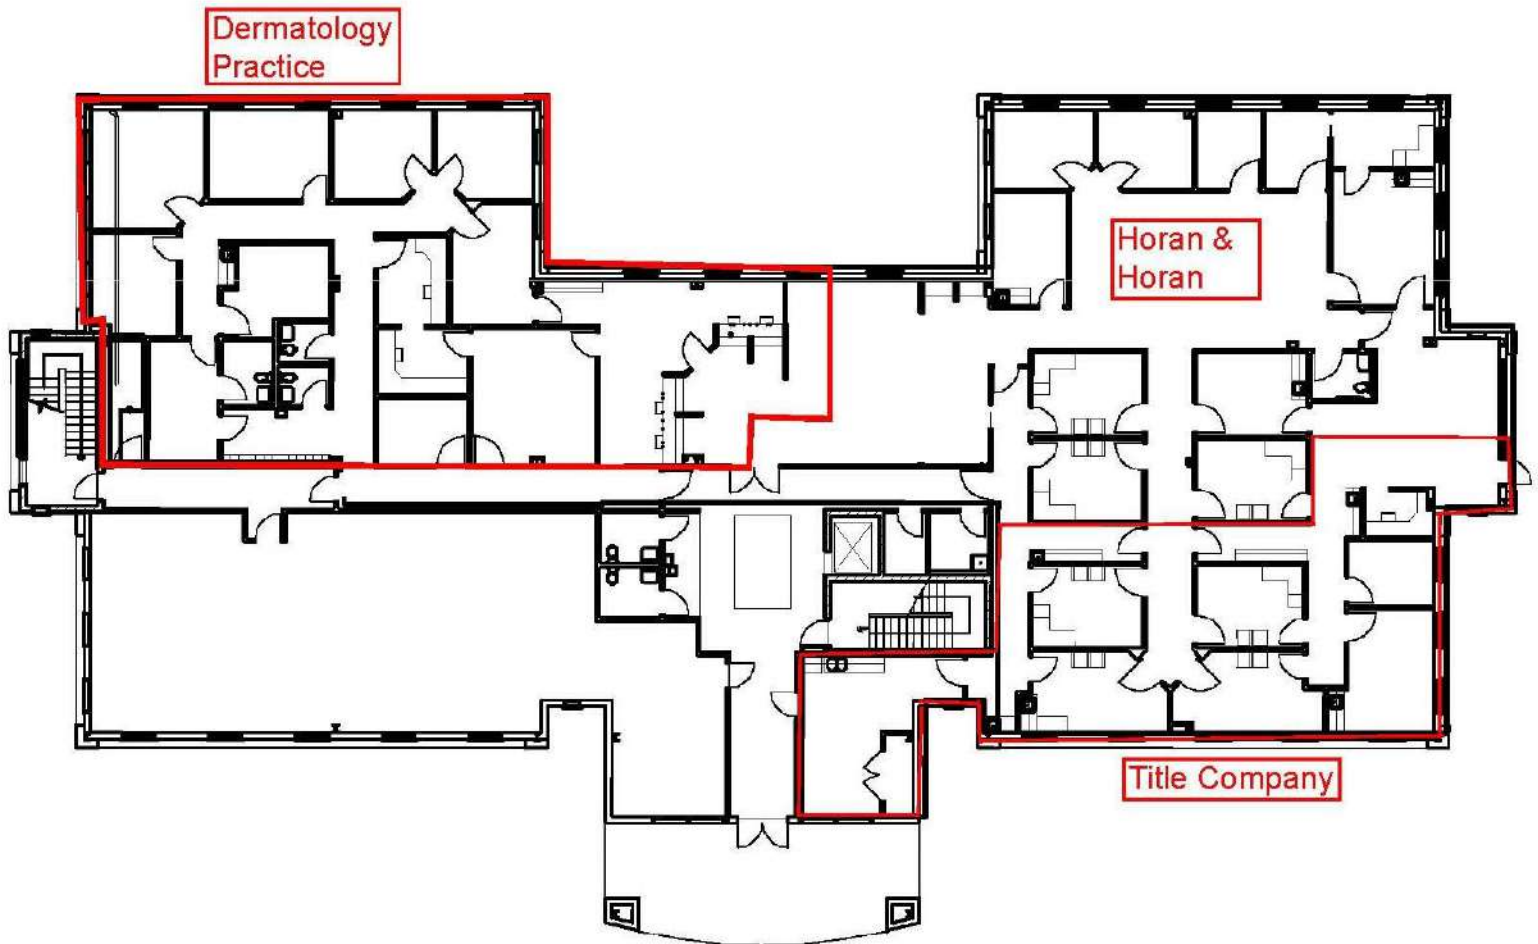

6805 Dublin Muirfield Drive
Dublin, OH 43016

For Sale

Amy E. Osborn
614.378.8898
aosborn@AlterraRE.com

Alterra Real Estate
614.365.9000
www.AltterraRE.com