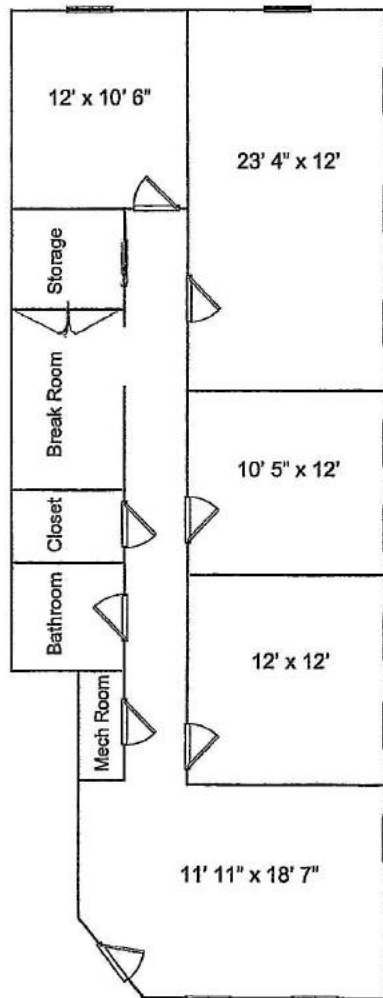

1960 Bethel Road
Columbus, OH 43220

For Lease

FLOOR PLAN

1960 Bethel Road • Columbus, OH
Suite 250

Amy E Osborn
614.378.8898
aosborn@AlterraRE.com

Alterra Real Estate
614.365.9000
www.AltterraRE.com