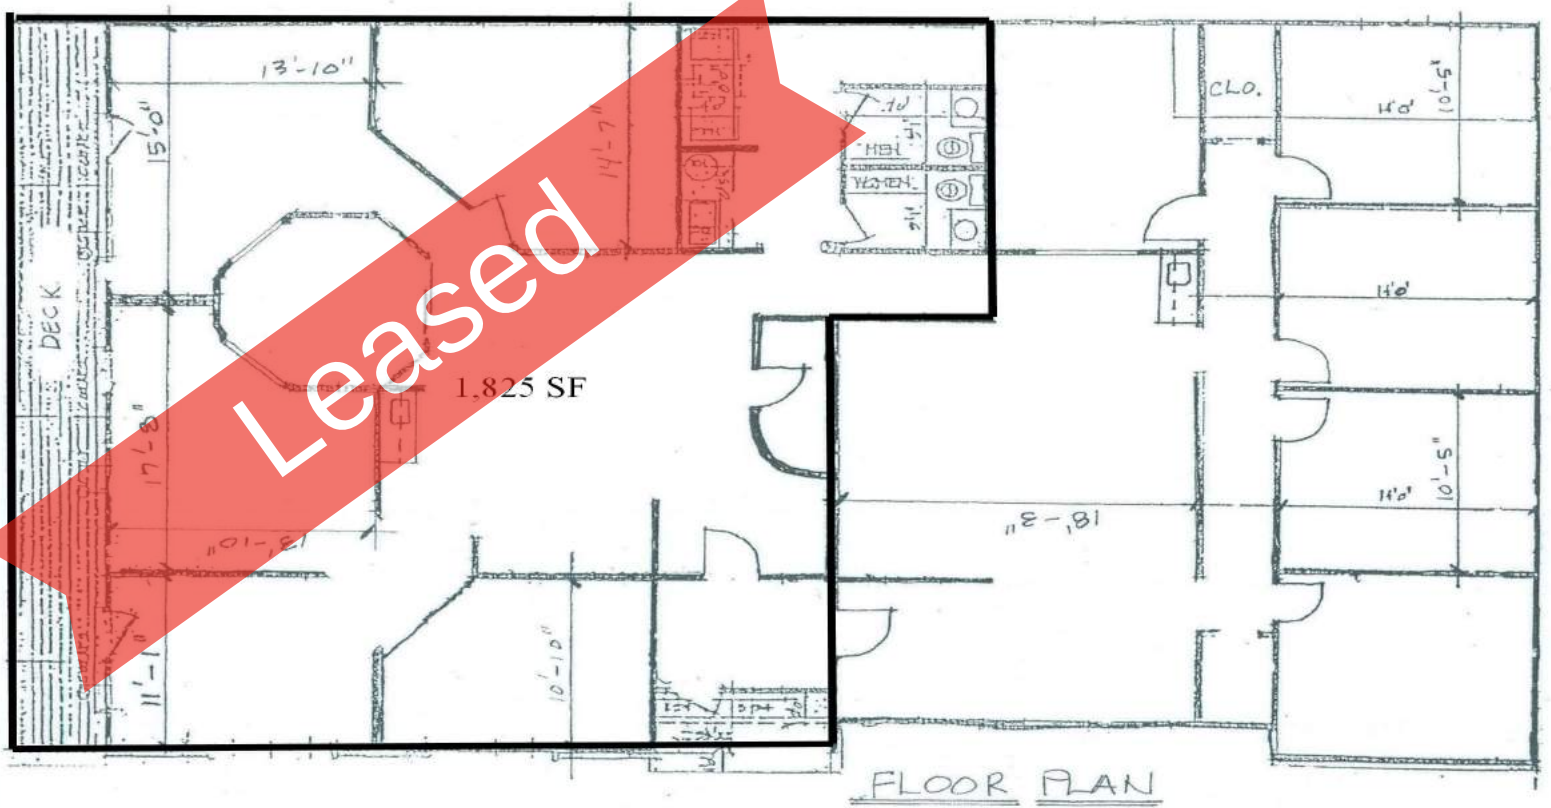

5025 Pine Creek Drive
Westerville, OH 43081

For Lease

Jeff R. Rudicil (JR)
614.545.2157
jr@AlterraRE.com

Alterra Real Estate
614.365.9000
www.AltterraRE.com