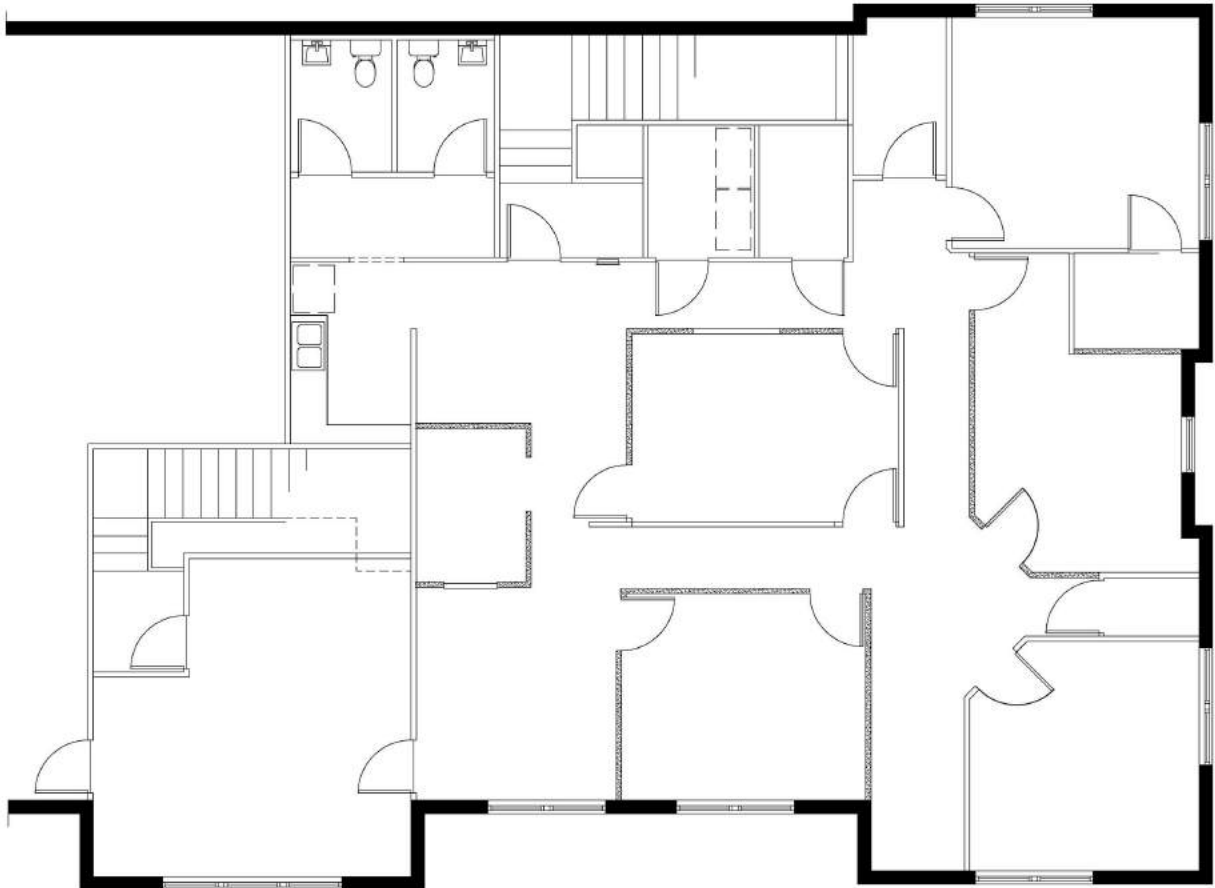

5250 Bethel Reed Park
Columbus, OH 43220

For Sale

5250 Floorplan

Ron Barnhart
614.332.5989
rbarnhart@AlterraRE.com

Alterra Real Estate
614.365.9000
www.AltterraRE.com