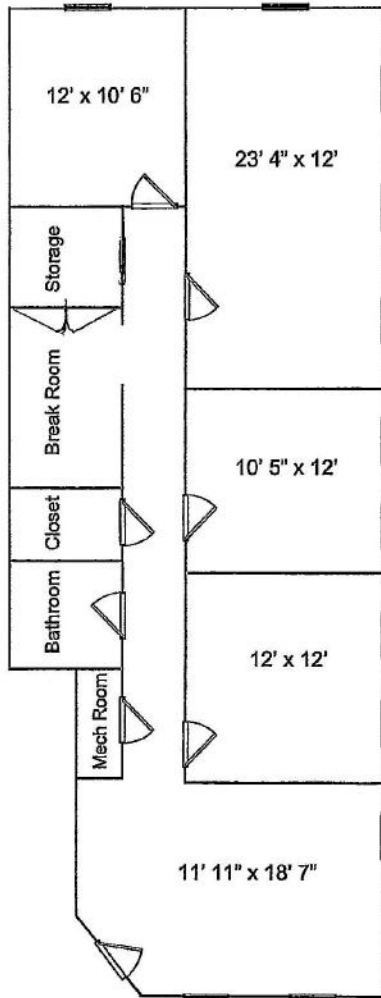

1960 Bethel Road
Columbus, OH 43220

For Lease

MEDICAL / OFFICE PROPERTY FOR LEASE

Available for Lease:
1,450 SF - \$15.95 Gross
does not include suite
janitorial or utilities

- Recently remodeled property
- 2nd floor office space with passenger elevator access
- Tall, visible monument sign on highly trafficked Henderson Road
- Convenient location on Bethel Road with access at traffic light

Ron Barnhart
614.332.5989
rbarnhart@AlterraRE.com

Alterra Real Estate
614.365.9000
www.AltterraRE.com

1960 Bethel Road
Columbus, OH 43220

For Lease

FLOOR PLAN

1960 Bethel Road • Columbus, OH
Suite 250

Ron Barnhart
614.332.5989
rbarnhart@AlterraRE.com